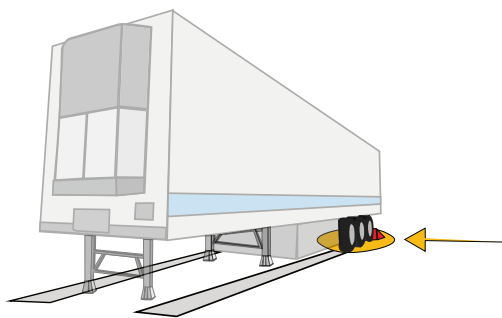

SAFETY INFORMATION

Please read carefully...

Before boarding

Fully retract the front and back landing legs of the trailer.

When boarding

The maximum speed is 10mph.

When parking the trailer in the parking bay