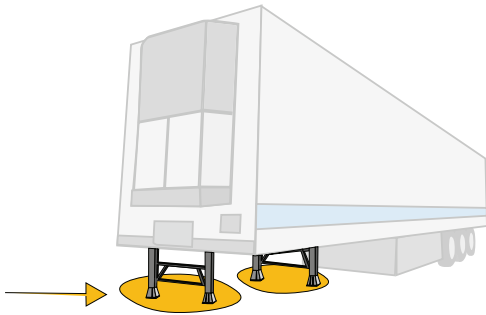

SAFETY INFORMATION

Please read carefully...

Before boarding

Fully retract the front and back landing legs of the trailer.

When boarding

The maximum speed is 10mph.

When parking the trailer in the parking bay